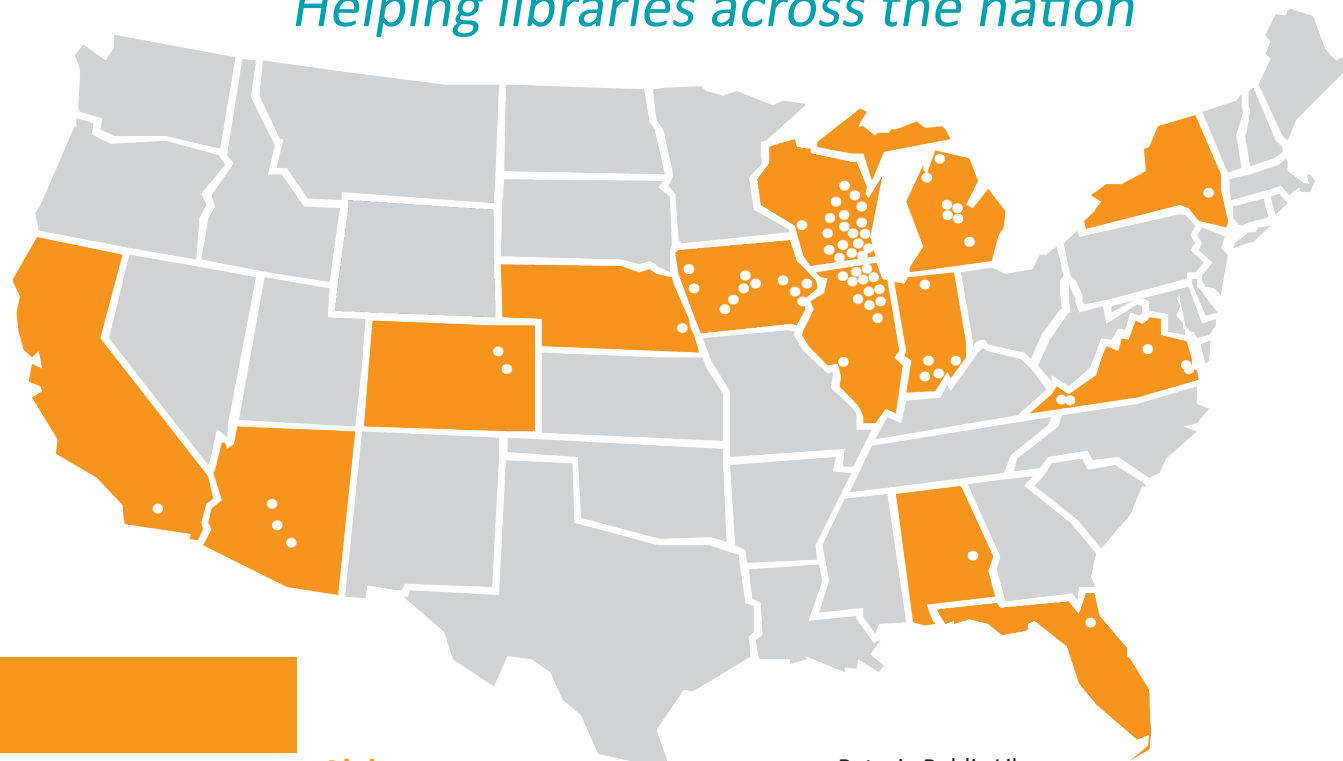

LIBRARY PROJECTS

Helping libraries across the nation

Engberg Anderson  
has worked with  
+180 libraries  
across 12 states  
ranging in size  
from 300 sf to  
over 180,000 sf —  
many of which are  
renovations and/or  
expansions.

Alabama

Auburn Public Library

Arizona

Tempe Public Library  
Coolidge Public Library  
Peoria Public Library

California

Beaumont Library

Colorado

High Plains District Library  
• Centennial Park Branch  
• Farr Branch

Indiana

Elkhart Public Library  
Evansville Vanderburgh Public Library System  
• Central  
• North Park Branch  
• Oaklyn Branch  
New Albany-Floyd County Public Library  
St. Joseph County Public Library